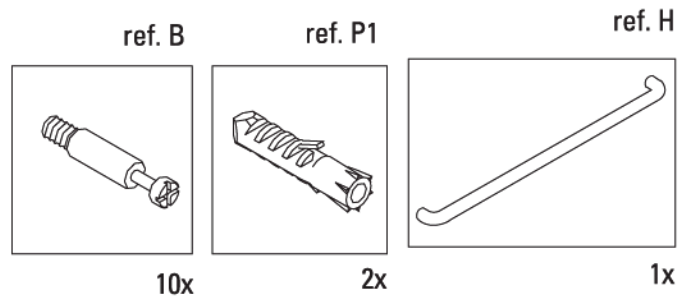

KIT DE MUEBLE CON LAVABO Y ESPEJO  
SET OF CABINET, WASHBASIN AND MIRROR  
ENSEMBLE MEUBLE, VASQUE ET MIRROR

REF. 10.008  
350x350x500

1

①	1x	500x327 mm.
②	1x	314x326,5 mm.
③	1x	314x160 mm.
④	1x	500x327 mm.
⑤	1x	497x345 mm.