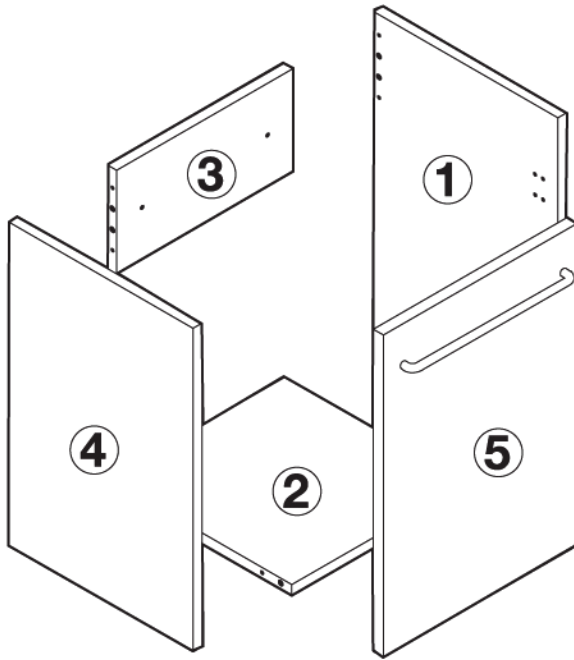

KIT DE MUEBLE CON LAVABO Y ESPEJO  
SET OF CABINET, WASHBASIN AND MIRROR  
ENSEMBLE MEUBLE, VASQUE ET MIRROR

REF. 10.008  
350x350x500

1

①	1x	500x327 mm.
②	1x	314x326,5 mm.
③	1x	314x160 mm.
④	1x	500x327 mm.
⑤	1x	497x345 mm.