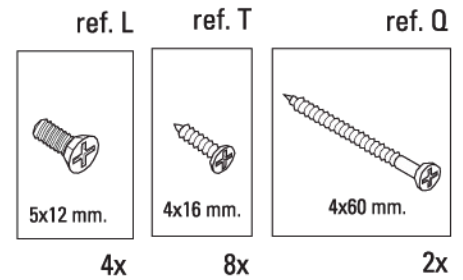

KIT DE MUEBLE CON LAVABO Y ESPEJO  
SET OF CABINET, WASHBASIN AND MIRROR  
ENSEMBLE MEUBLE, VASQUE ET MIRROR

REF. 10.008  
350x350x500

1

①	1x	500x327 mm.
②	1x	314x326,5 mm.
③	1x	314x160 mm.
④	1x	500x327 mm.
⑤	1x	497x345 mm.