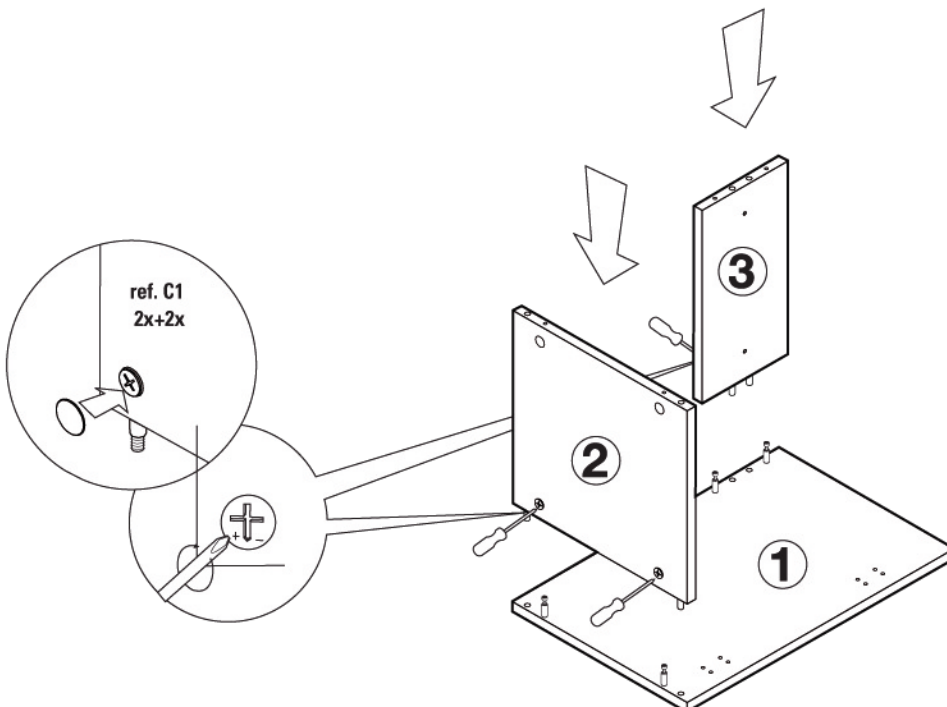

1

①	1x	500x327 mm.
②	1x	314x326,5 mm.
③	1x	314x160 mm.
④	1x	500x327 mm.
⑤	1x	497x345 mm.

2

3