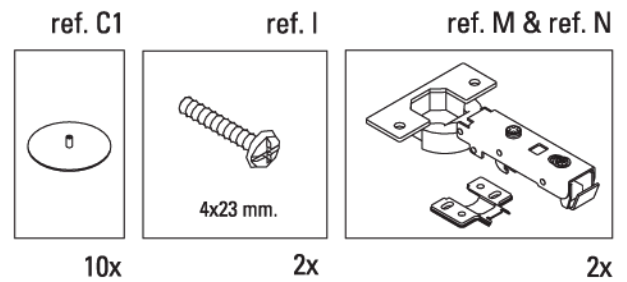

KIT DE MUEBLE CON LAVABO Y ESPEJO  
SET OF CABINET, WASHBASIN AND MIRROR  
ENSEMBLE MEUBLE, VASQUE ET MIRROR

REF. 10.008  
350x350x500

1

①	1x	500x327 mm.
②	1x	314x326,5 mm.
③	1x	314x160 mm.
④	1x	500x327 mm.
⑤	1x	497x345 mm.