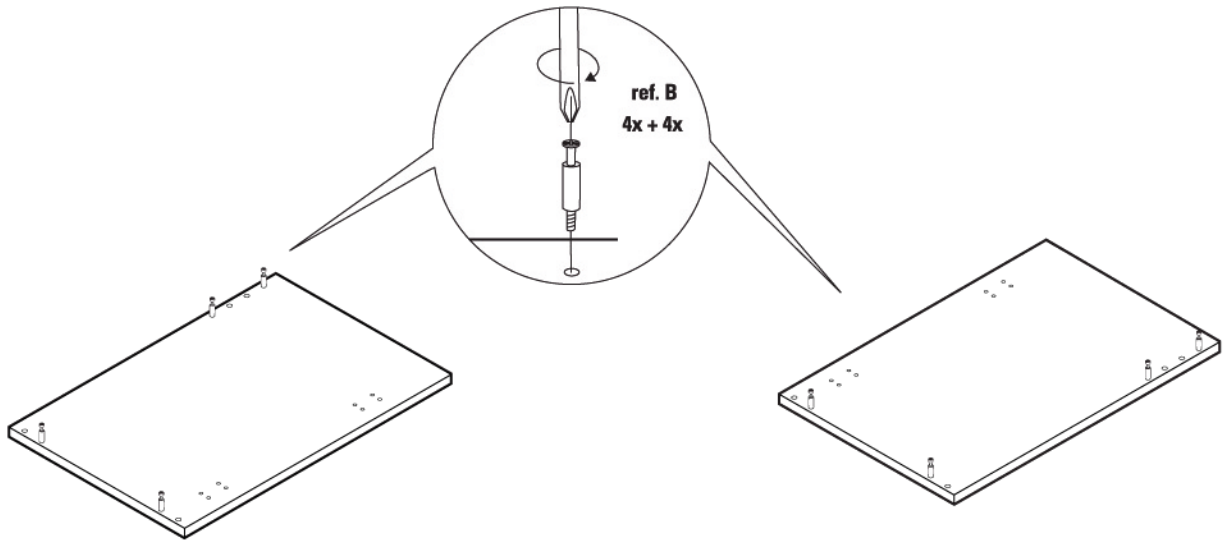

①	1x	500x327 mm.
②	1x	314x326,5 mm.
③	1x	314x160 mm.
④	1x	500x327 mm.
⑤	1x	497x345 mm.

2